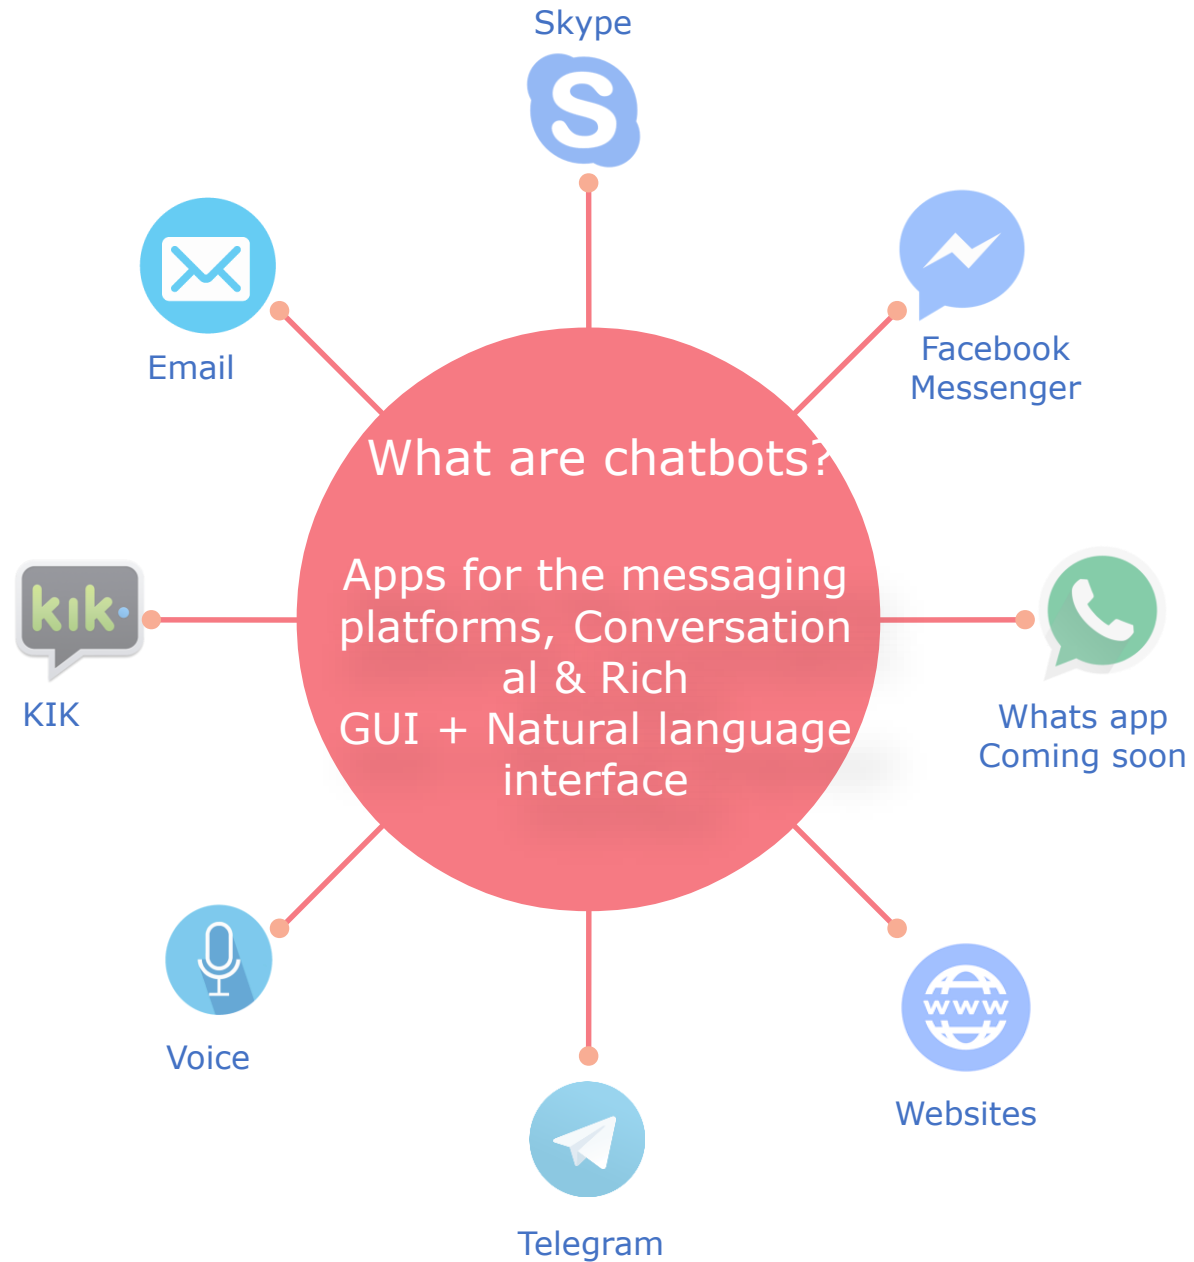

Yellow Messenger

Conversational marketing Powered by
Artificial Intelligence

Current enterprise channels

enterprise channels utilization

Increase engagement and conversions across channels with AI powered conversational engagement

Customer Impact

Platforms

Platform & Products

Magnetik
banners

AI
Chatbots

Magnetik
pages

App
assistant

5X ROI on Banner media and Display
advertising
With
AI powered Conversational Banners