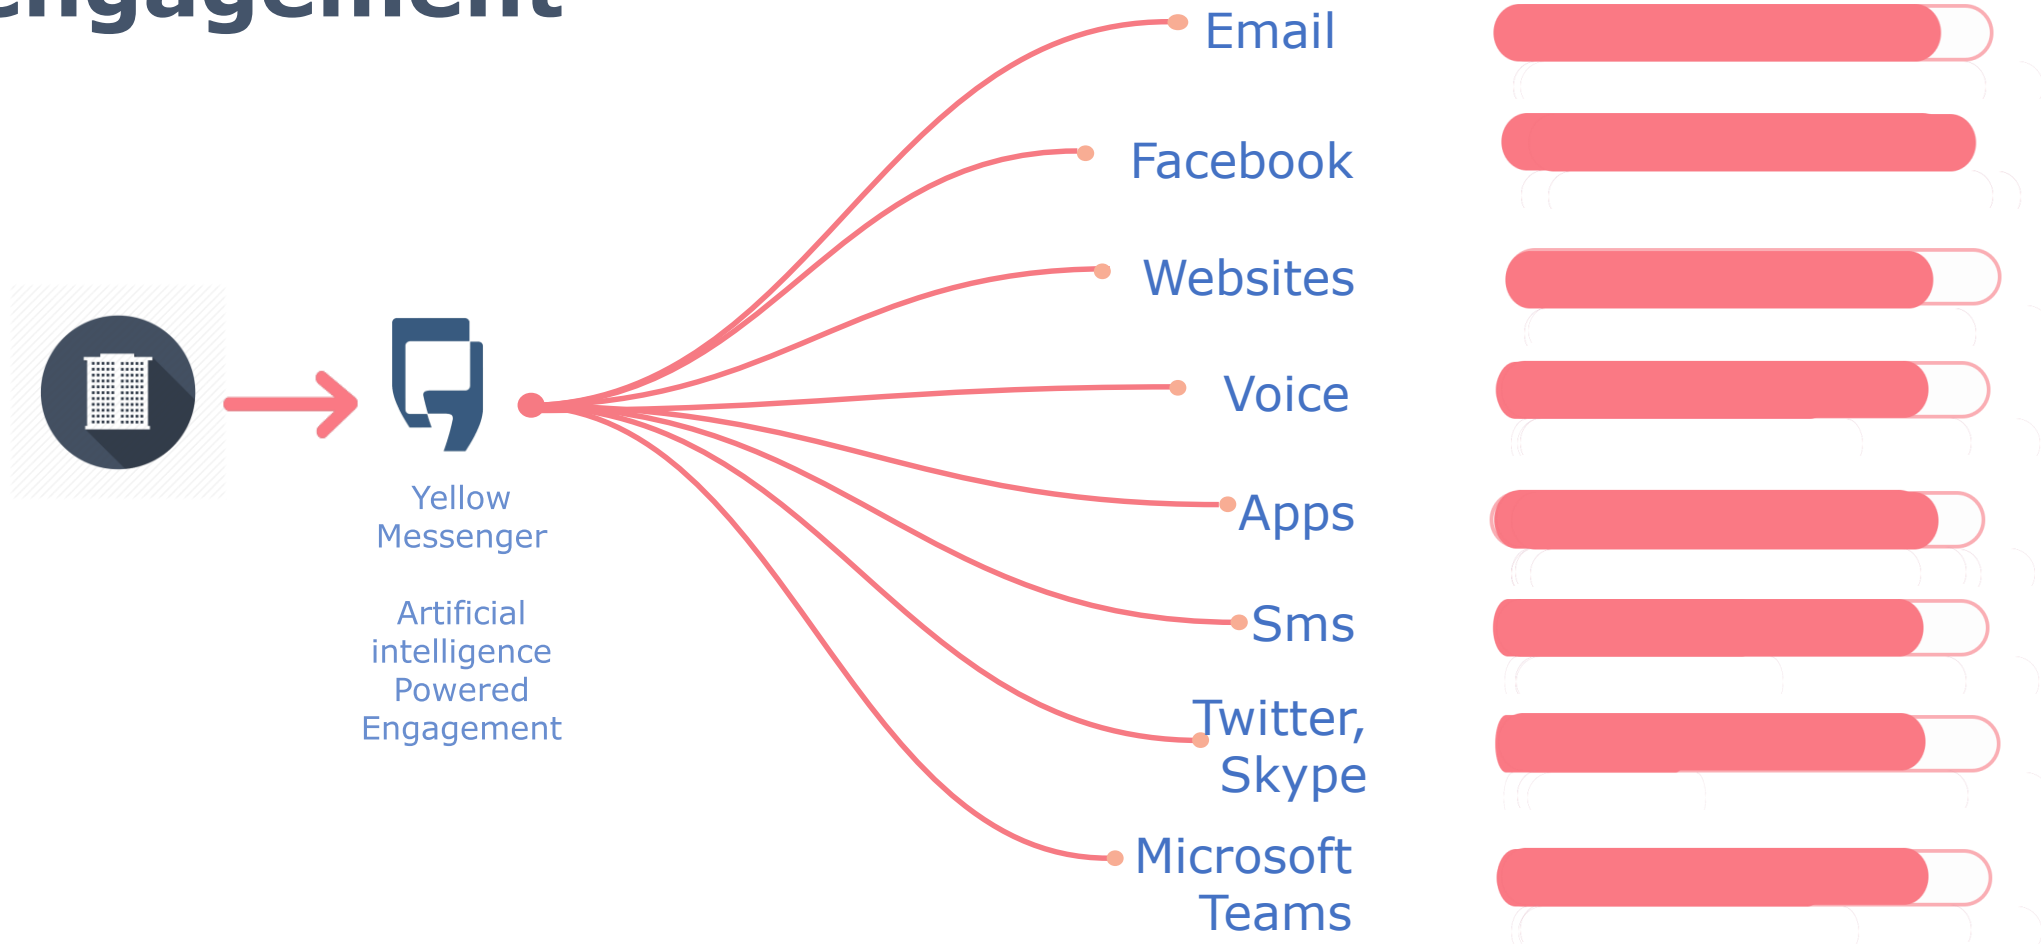

Yellow Messenger

Conversational marketing Powered by
Artificial Intelligence

Current enterprise channels

enterprise channels utilization

Increase engagement and conversions across channels with AI powered conversational engagement

Screen Shot 2017-02-24 4:41 PM

Proprietary Conversational Analytics

Analytics platform specifically developed to
analyze conversation

User Spread of Intents

Conversation funnel analysis

Sentiment Spread

Conversational engagement