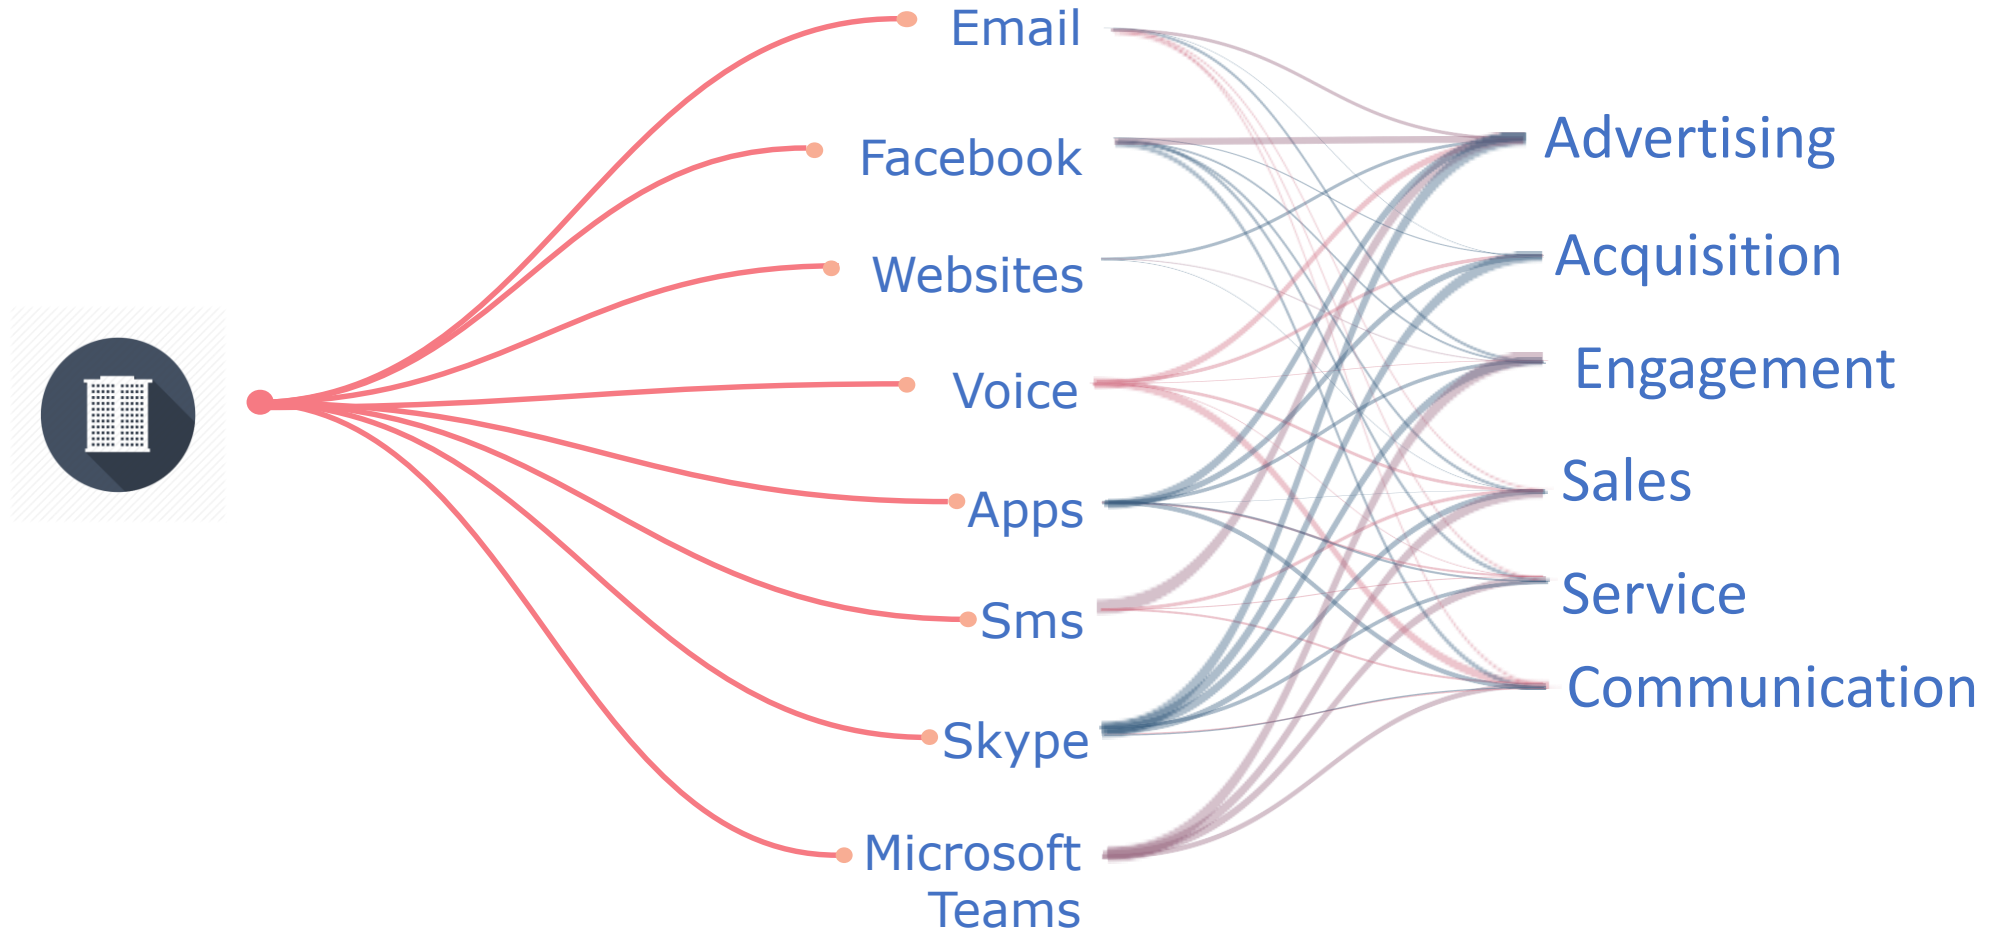

Yellow Messenger

Conversational marketing Powered by
Artificial Intelligence

Current enterprise channels

enterprise channels utilization

Increase engagement and conversions across channels with AI powered conversational engagement

Screen Shot 2017-02-24 4:41 PM

Proprietary Conversational Analytics

Analytics platform specifically developed to
analyze conversation

User Spread of Intents

Conversation funnel analysis

Sentiment Spread

Conversational engagement