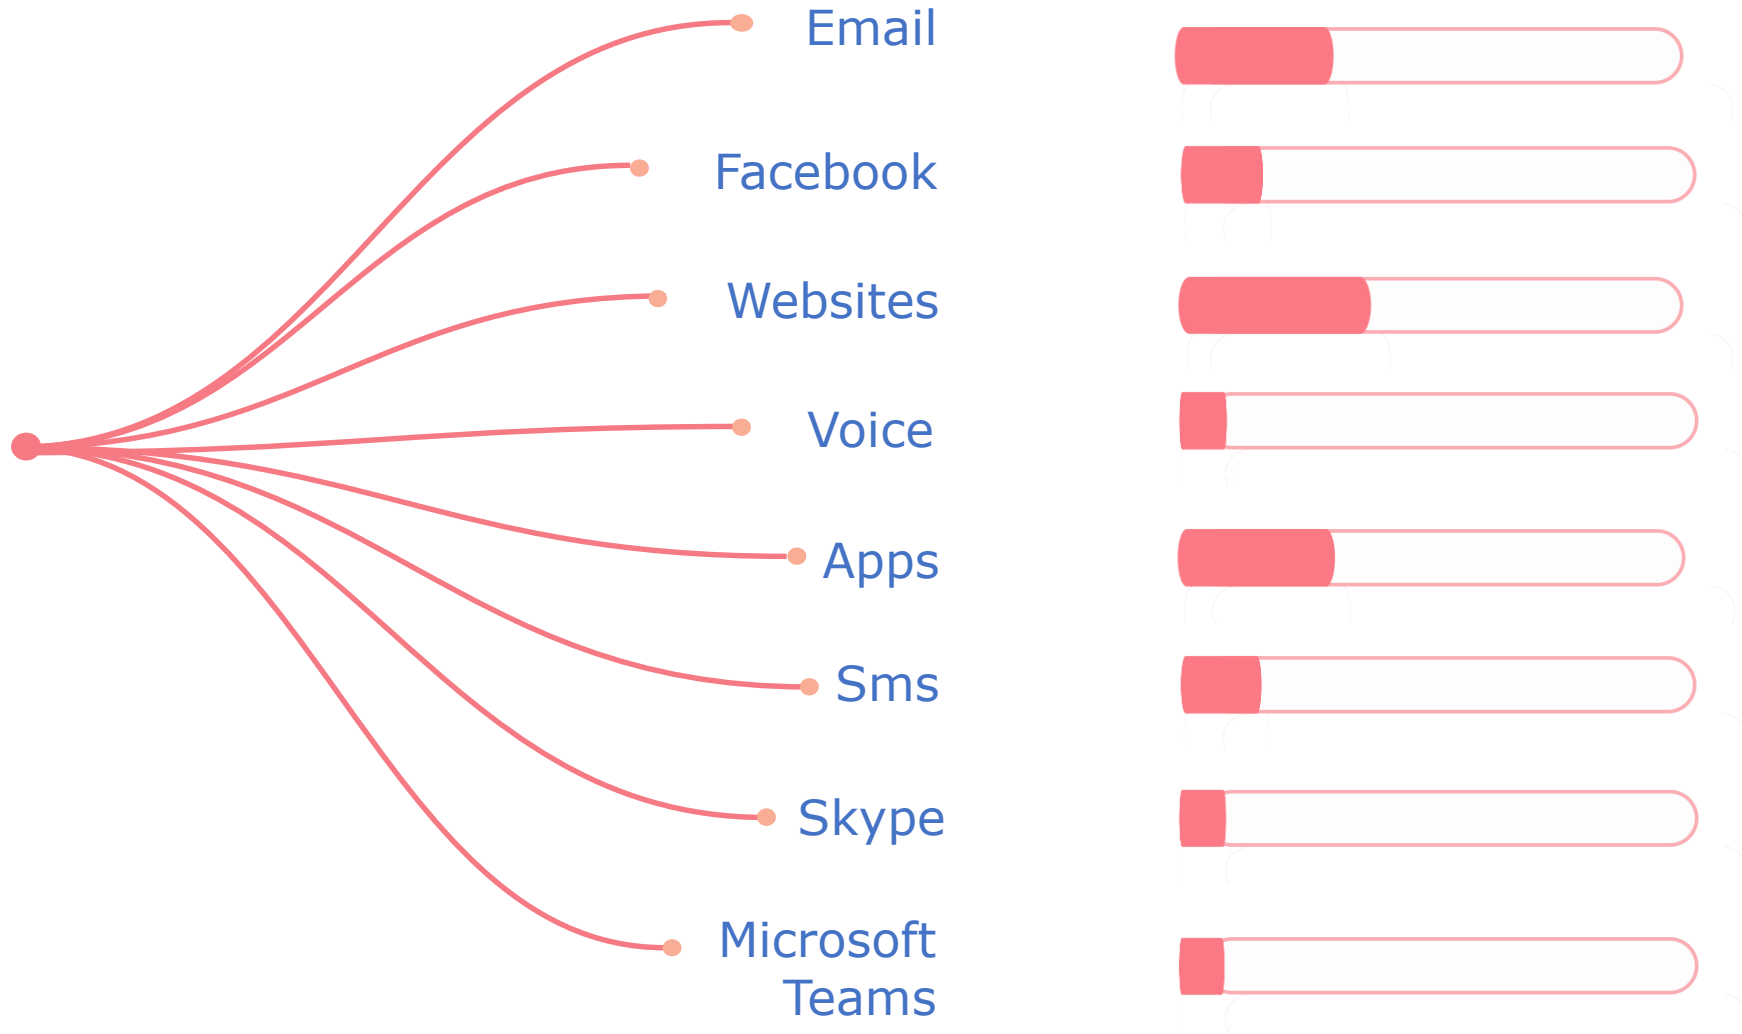

Yellow Messenger

Conversational marketing Powered by
Artificial Intelligence

Current enterprise channels

enterprise channels utilization

Increase engagement and conversions across channels with AI powered conversational engagement